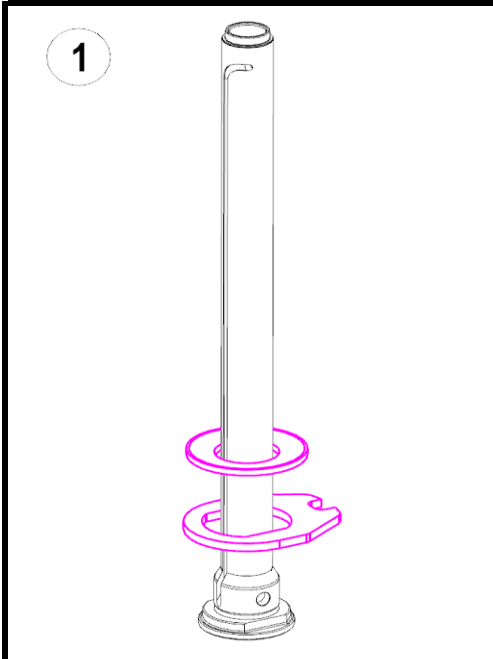

LSR Manifold System Visual Assembly Instructions.

Refer to www.husky.co/manuals for complete assembly manuals.

9

2X ONLY

10

11

12

13