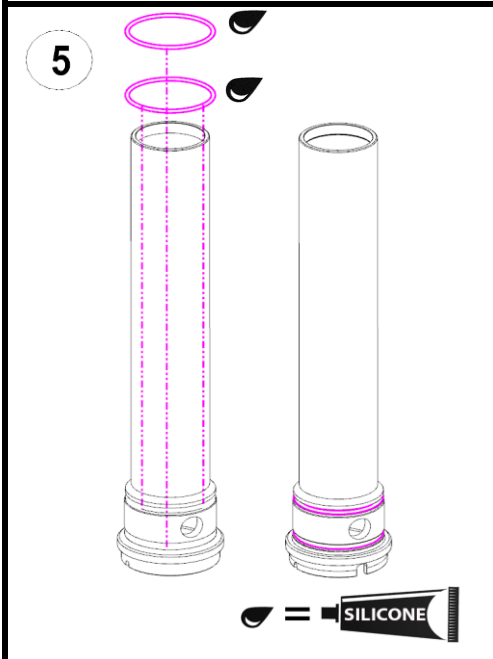

LSR Manifold System Visual Assembly Instructions.

Refer to www.husky.co/manuals for complete assembly manuals.

9

2X ONLY

10

11

12

13